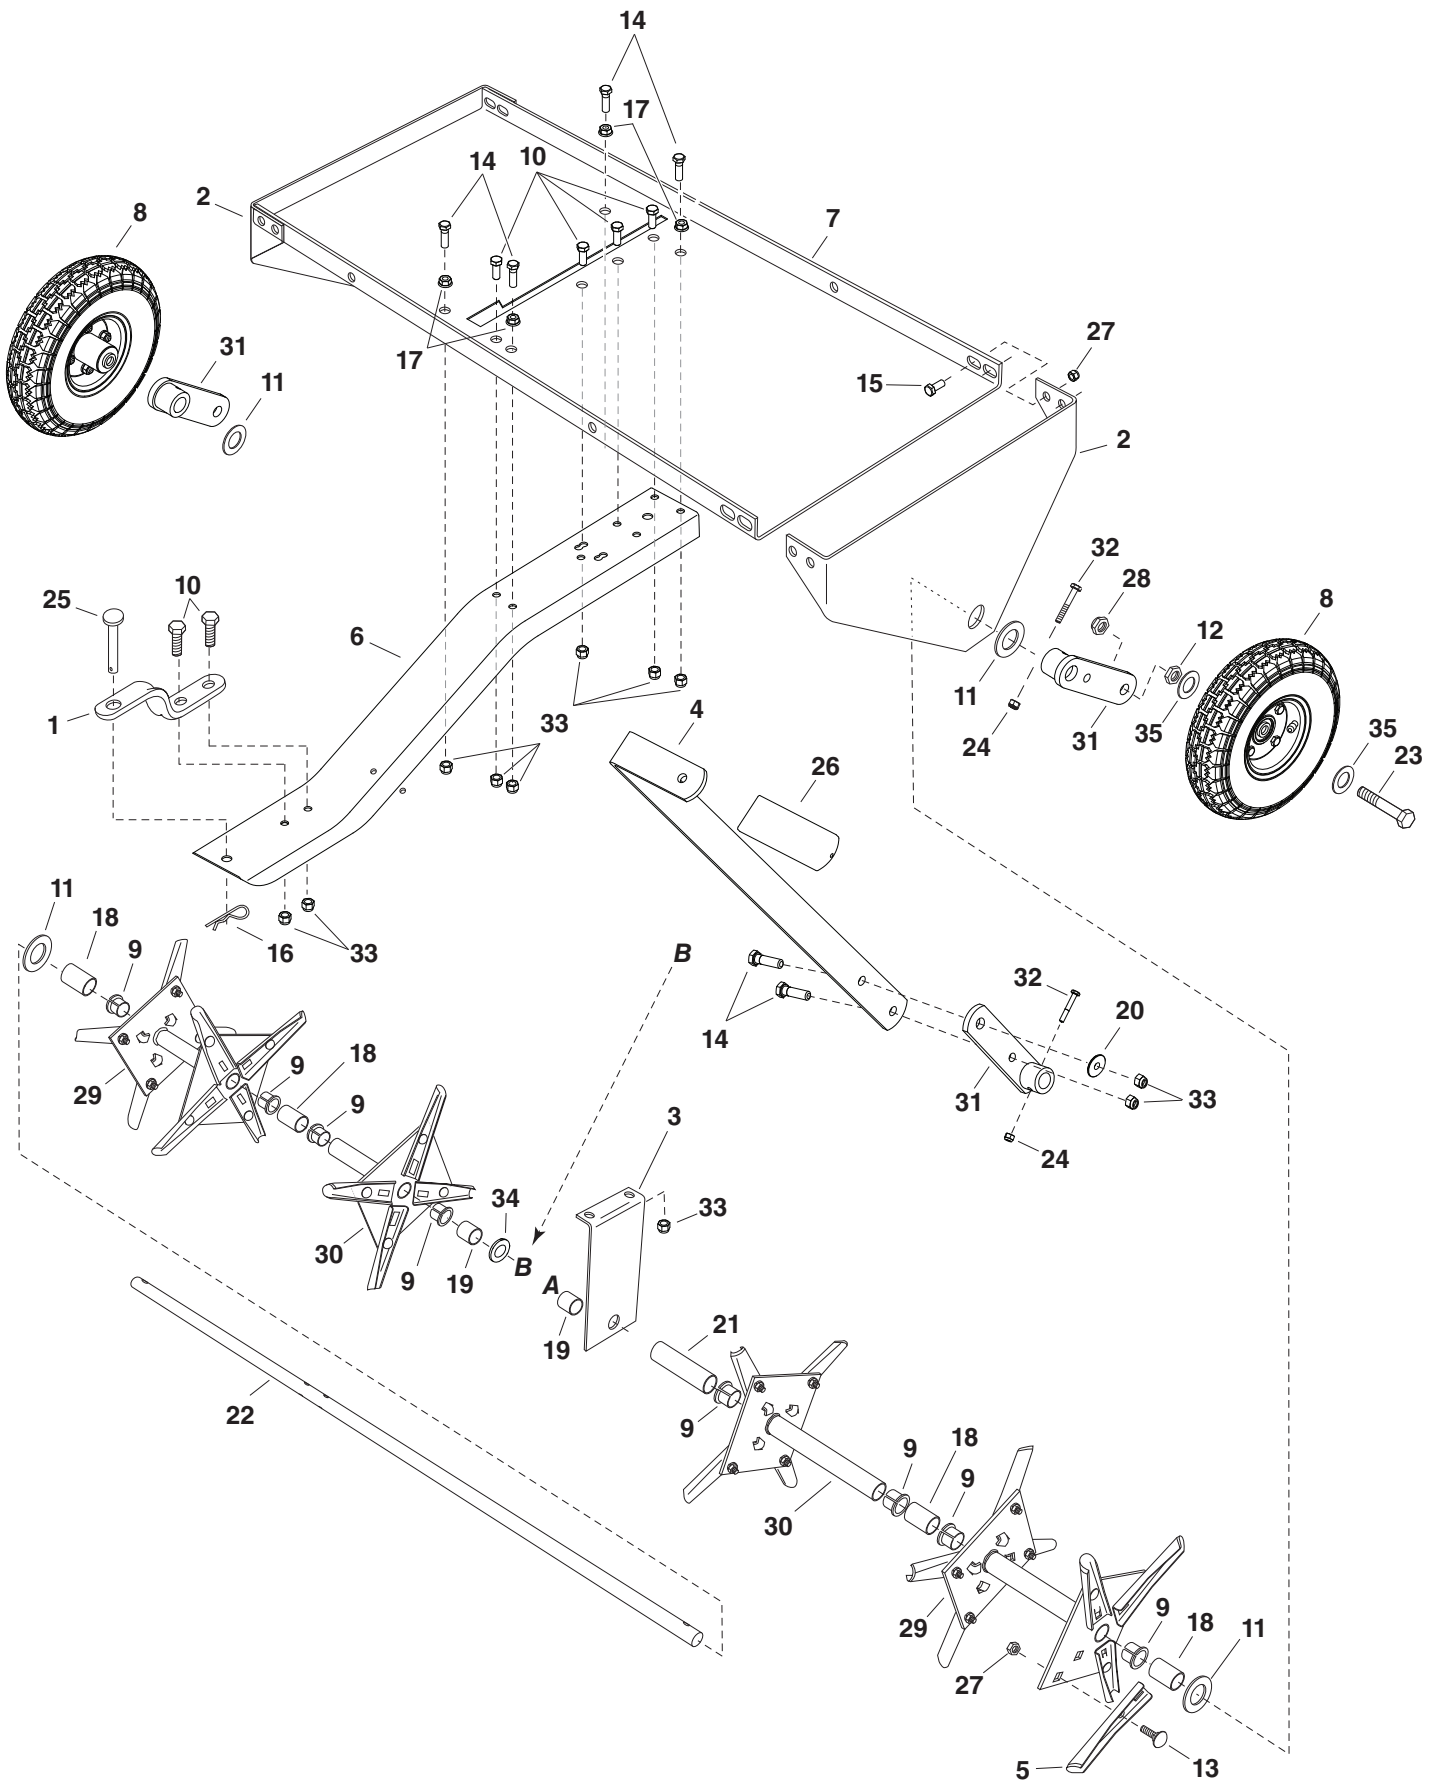

REPAIR PARTS FOR 40" PLUG AERATOR MODEL 45-05183

REPAIR PARTS FOR 40" PLUG AERATOR MODEL 45-05183

REF	PART NO	QTY	DESCRIPTION	REF	PART NO	QTY	DESCRIPTION
1	23687BL1	1	Bracket, Hitch	19	44500	2	Spacer, .800ld X 1.00Od X 1.00Lg
2	24619BL3	2	End Plate, 40" Plugger	20	44685	1	Spacer, Shoulder
3	24623	1	Brace, Middle	21	45151	1	Spacer, .800ld X 1.00Od X 3.70Lg
4	24624BL1	1	Handle, Lift	22	45807	1	Shaft, 3/4" Dia.
5	24924	24	Knife, Aerator	23	46526	2	Bolt, Hex 1/2-13 X 3-1/4 Gr5
6	28642BL3	1	Tongue, " Lc Plugger	24	47189	3	Nut, Hex 1/4-20 Nyloc
7	28646BL3	1	Tray, 40" Plugger	25	47623	1	Pin, Hitch 3/8 X 3 Flat Hd
8	46503G	2	Wheel & Tire Assembly	26	47707	1	Grip, Handle 1/4 X 1-1/2 X 4.38 Lg
9	42953	8	Bearing, Split 3/4"	27	47810	32	Nut, Hex .312-18 Nyloc
10	43001	6	Bolt, Hex 3/8-16 X 1	28	48115	2	Nut, Hex 1/2-13 Jam Nyloc
11	43009	8	Washer, .785 X 1.57	29	63929BL1	2	Assembly, Spool (Double)
12	43019	2	Nut, Hex 1/2-13 Jam	30	63930BL1	2	Assembly, Spool (Single)
13	43080	24	Bolt, Carr 5/16-18 X 3/4	31	68589BL1	3	Assembly, Wheel Bracket
14	43087	6	Bolt, Hex 3/8-16 X 1-1/4 Gr5	32	1509-69	3	Bolt, Hex 1/4-20 X 1-3/4
15	43182	8	Bolt, Hex 5/16-18 X 3/4	33	HA21362	12	Nut, Hex 3/8-16 Nyloc
16	43343	1	Pin, Hair Cotter 3/32 X 2-5/16	34	HA456151	1	Washer, .817 X 1.5 X .134
17	44072	4	Nut, Hex 3/8-16 Whizloc	35	R19171616	4	Washer, .531 X 1 X .059
18	44494	4	Spacer, .800ld X 1.00Od X 1.32 Lg	36	3-123		Owner's Manual